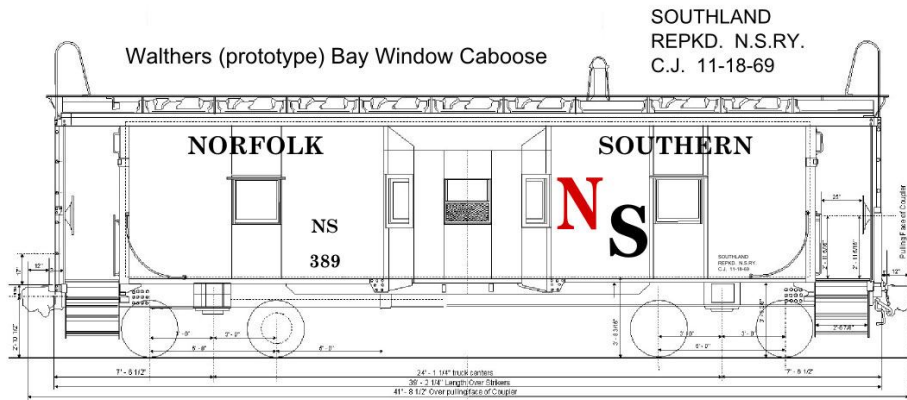

Norfolk Southern Bay Window Caboose Decals

These decals are designed for the InterMountain 1937 AAR 40' box car and the Athearn/Walthers bay window caboose kit. Microscale produced a limited number of these decals exclusively for East Coast Railroads. Two decal sheets to a package.

40' BoxCar
Bay-Window
Caboose

NS NS

NS NS NS NS NS NS NS

386 386 389 389

123-4567890

123-4567890

NORFOLK SOUTHERN

NORFOLK SOUTHERN